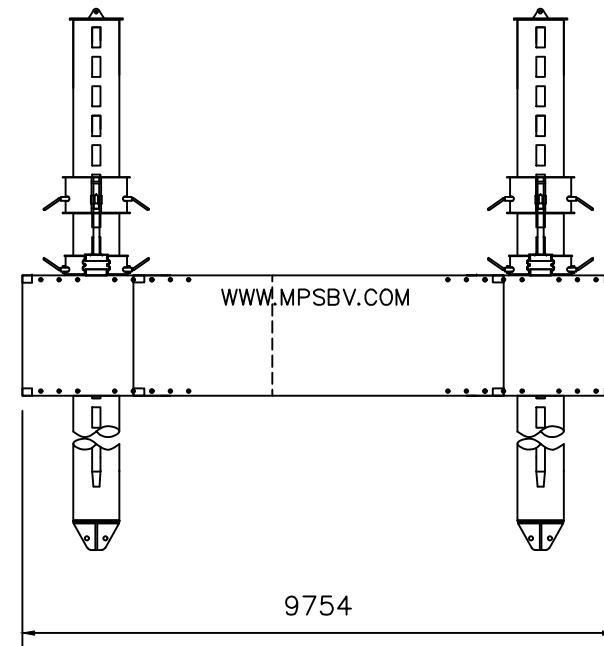

REV:	DATE:	DRWN:	CHCKD:	APPRVD:	REMARK:

Assembly consists:

- MPS container type 20' : 3 pcs
- MPS container type 20'SP : 2 pcs
- MPS container type 40' : 4 pcs

MODULAR PONTOON SYSTEMS BV Veerdam 1, 5308 JH, Aalst (Gld) Holland Tel: +31(0)418-678086, Email: info@mpsbv.com		NAME: dim. 20.73 x 9.75 x 1.98m	Projection: 	Sheet: 1 of 1
		SCALE: CHECKED BY: DRAWN BY: TTH	DATE: 19-06-2019 ORDER NO: DRAW.FORMAT	DRAW.NR.: Rev.: