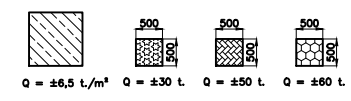

REV:	DATE:	DRWN:	CHCKD:	APPRVD:	REMARK:

Assembly consists:

- MPS container type 20' : 3 pcs
- MPS container type 20'SP : 2 pcs
- MPS container type 40' : 4 pcs

MODULAR PONTOON SYSTEMS BV Veerdam 1, 5308 JH, Aalst (Gld) Holland Tel: +31(0)418-678086, Email: info@mpsbv.com		NAME: dim. 20.73 x 9.75 x 1.98m	Projection: 	Sheet: 1 of 1
		SCALE: CHECKED BY: DRAWN BY: TTH	DATE: 19-06-2019 ORDER NO: DRAW.FORMAT	DRAW.NR.: Rev.: