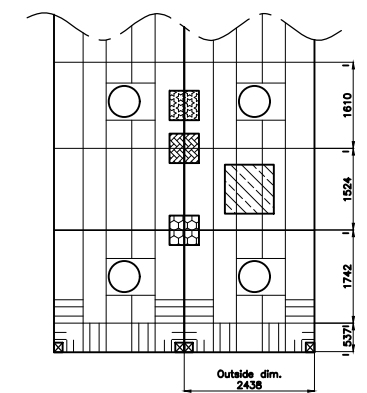

REV:	DATE:	DRWN:	CHCKD:	APPRVD:	REMARK:

Assembly consists:

- MPS container type 20' : 3 pcs
- MPS container type 20'SP : 2 pcs
- MPS container type 40' : 4 pcs

MODULAR PONTOON SYSTEMS BV Veerdam 1, 5308 JH, Aalst (Gld) Holland Tel: +31(0)418-678086, Email: info@mpsbv.com		NAME: dim. 20.73 x 9.75 x 1.98m	Projection: 	Sheet: 1 of 1
		SCALE: CHECKED BY: DRAWN BY: TTH	DATE: 19-06-2019 ORDER NO: DRAW.FORMAT	DRAW.NR.: Rev.: