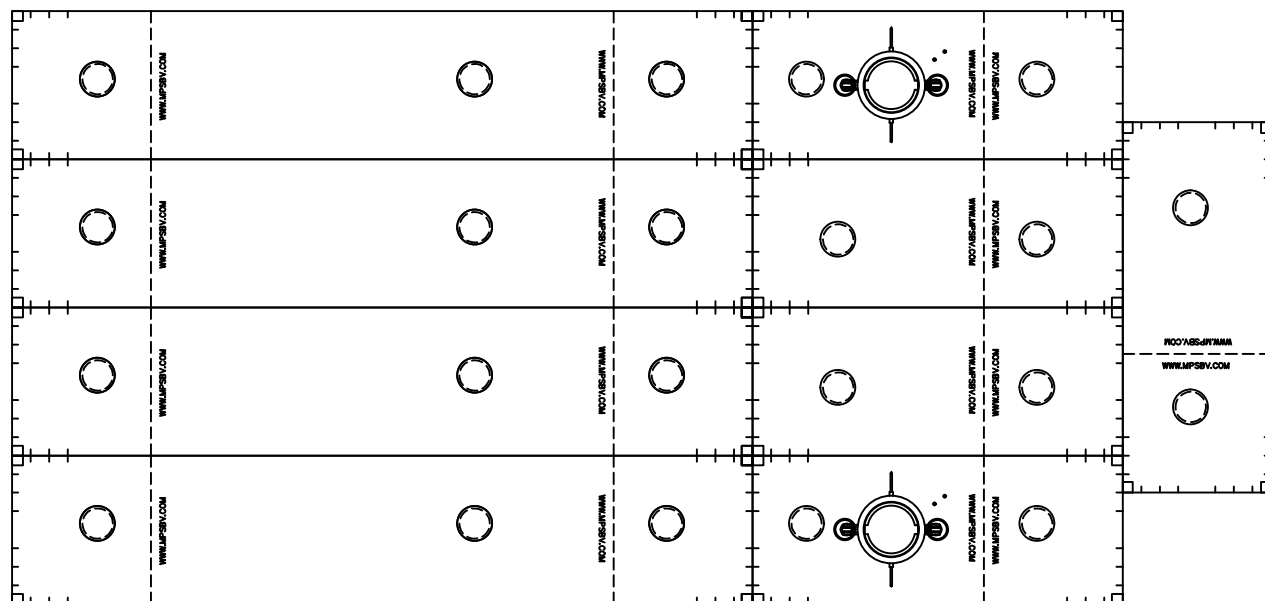

REV:	DATE:	DRWN:	CHCKD:	APPRVD:	REMARK:

Assembly consists:

- MPS container type 20' : 3 pcs
- MPS container type 20'SP : 2 pcs
- MPS container type 40' : 4 pcs

MODULAR PONTOON SYSTEMS BV Veerdam 1, 5308 JH, Aalst (Gld) Holland Tel: +31(0)418-678086, Email: info@mpsbv.com		NAME: dim. 20.73 x 9.75 x 1.98m	Projection: 	Sheet: 1 of 1
		SCALE: CHECKED BY: DRAWN BY: TTH	DATE: 19-06-2019 ORDER NO: DRAW.FORMAT	DRAW.NR.: Rev.: