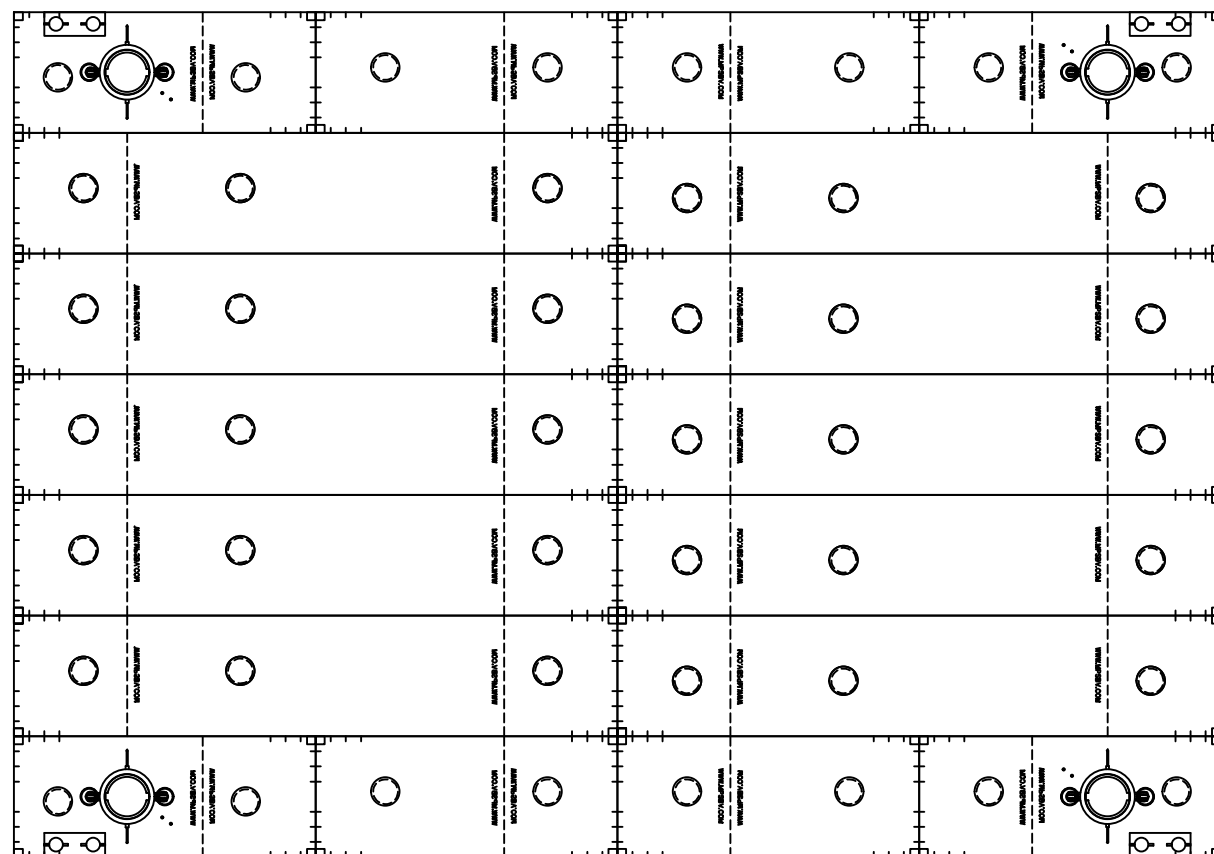

REV:	DATE:	DRWN:	CHCKD:	APPRVD:	REMARK:

Assembly consists:
 MPS container type 20' : 4 pcs
 MPS container type 20'SP : 4 pcs
 MPS container type 40' : 10 pcs

MPS MODULAR PONTOON SYSTEMS BV
 Veerdam 1, 5308 JH, Aalst (Gld) Holland
 Tel: +31(0)418-678086, Email: info@mpsbv.com

NAME: dim. 24.38 x 17.07 x 1.98m
 Projection: Sheet: 1 of 1

SCALE:	DATE: 21-08-2019	DRAW.NR.:	Rev.:
CHECKED BY:	ORDER NO.:		
DRAWN BY: TTH	DRAW.FORMAT	COPYRIGHT RESERVED ACC. LAW.	