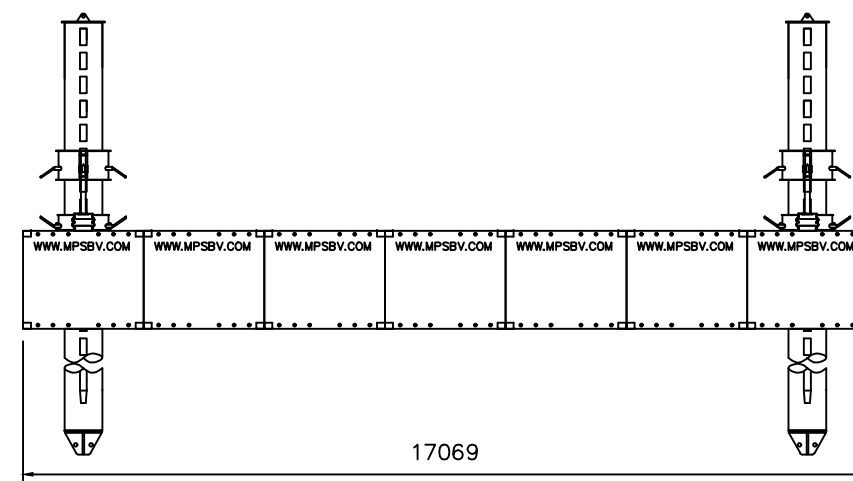

REV:	DATE:	DRWN:	CHCKD:	APPRVD:	REMARK:

Assembly consists:
 MPS container type 20' : 4 pcs
 MPS container type 20'SP : 4 pcs
 MPS container type 40' : 10 pcs

MPS MODULAR PONTOON SYSTEMS BV
 Veerdam 1, 5308 JH, Aalst (Gld) Holland
 Tel: +31(0)418-678086, Email: info@mpsbv.com

NAME: dim. 24.38 x 17.07 x 1.98m
 Projection: Sheet: 1 of 1

SCALE:	DATE: 21-08-2019	DRAW.NR.:	Rev.:
CHECKED BY:	ORDER NO.:		
DRAWN BY: TTH	DRAW.FORMAT	COPYRIGHT RESERVED ACC. LAW.	