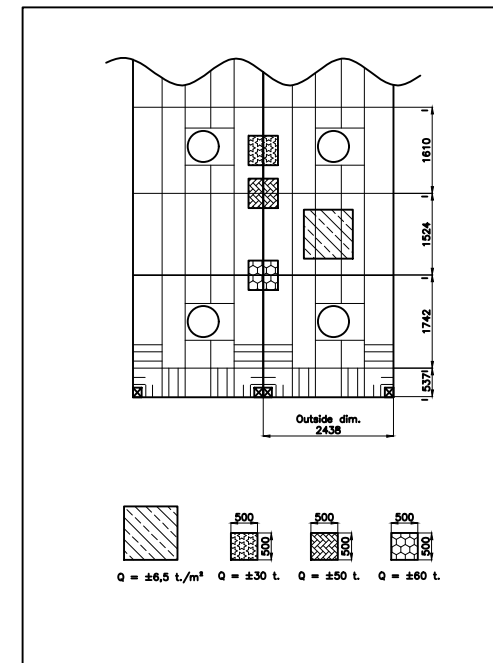

REV:	DATE:	DRWN:	CHCKD:	APPRVD:	REMARK:

Assembly consists:
 MPS container type 20' : 4 pcs
 MPS container type 20'SP : 4 pcs
 MPS container type 40' : 10 pcs

MPS MODULAR PONTOON SYSTEMS BV
 Veerdam 1, 5308 JH, Aalst (Gld) Holland
 Tel: +31(0)418-678086, Email: info@mpsbv.com

NAME: dim. 24.38 x 17.07 x 1.98m
 Projection: Sheet: 1 of 1

SCALE:	DATE: 21-08-2019	DRAW.NR.:	Rev.:
CHECKED BY:	ORDER NO.:		
DRAWN BY: TTH	DRAW.FORMAT	COPYRIGHT RESERVED ACC. LAW.	