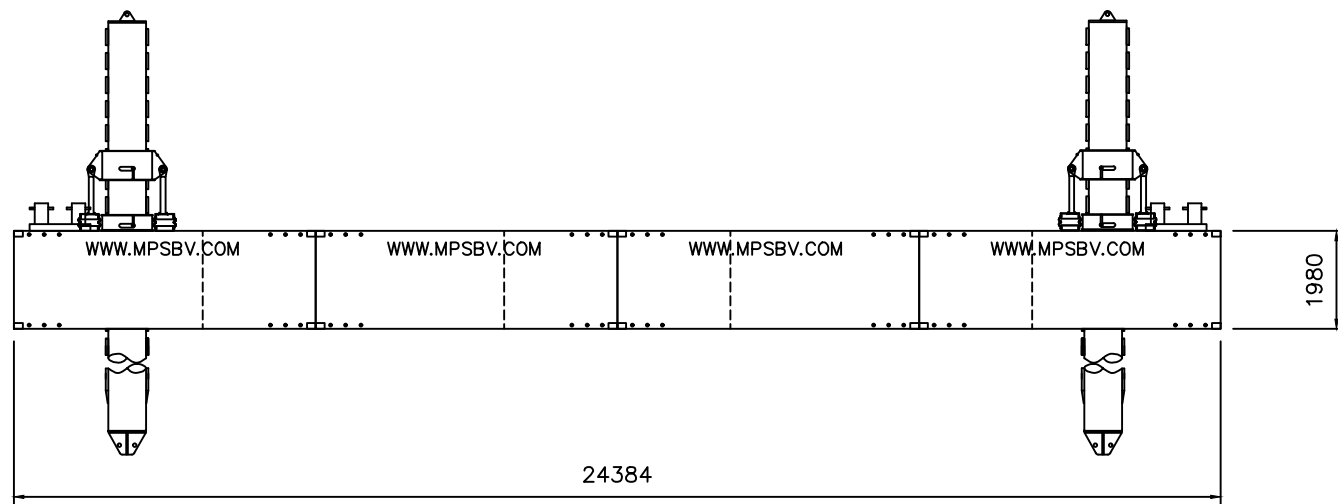

REV:	DATE:	DRWN:	CHCKD:	APPRVD:	REMARK:

Assembly consists:
 MPS container type 20' : 4 pcs
 MPS container type 20'SP : 4 pcs
 MPS container type 40' : 10 pcs

MPS MODULAR PONTOON SYSTEMS BV
 Veerdam 1, 5308 JH, Aalst (Gld) Holland
 Tel: +31(0)418-678086, Email: info@mpsbv.com

NAME: dim. 24.38 x 17.07 x 1.98m
 Projection: Sheet: 1 of 1

SCALE:	DATE: 21-08-2019	DRAW.NR.:	Rev.:
CHECKED BY:	ORDER NO.:		
DRAWN BY: TTH	DRAW.FORMAT	COPYRIGHT RESERVED ACC. LAW.	