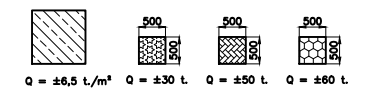

REV:	DATE:	DRWN:	CHKD:	APPRVD:	REMARK:

Assembly consists:

- MPS container type 20' : 5 pcs
- MPS container type 20'SP : 3 pcs
- MPS container type 40' : 7 pcs

MPS MODULAR PONTOON SYSTEMS BV
 Veerdam 1, 5308 JH, Aalst (Gld) Holland
 Tel: +31(0)418-678086, Email: info@mpsbv.com

NAME: dim. 26.82 x 12.19 x 1.98m		Projection: 	Sheet: 1 of 1
SCALE:	DATE: 20-6-2019	DRAW.NR.:	Rev.:
CHECKED BY:	ORDER NO.:		
DRAWN BY: TTH	DRAW.FORMAT	COPYRIGHT RESERVED ACC. LAW.	