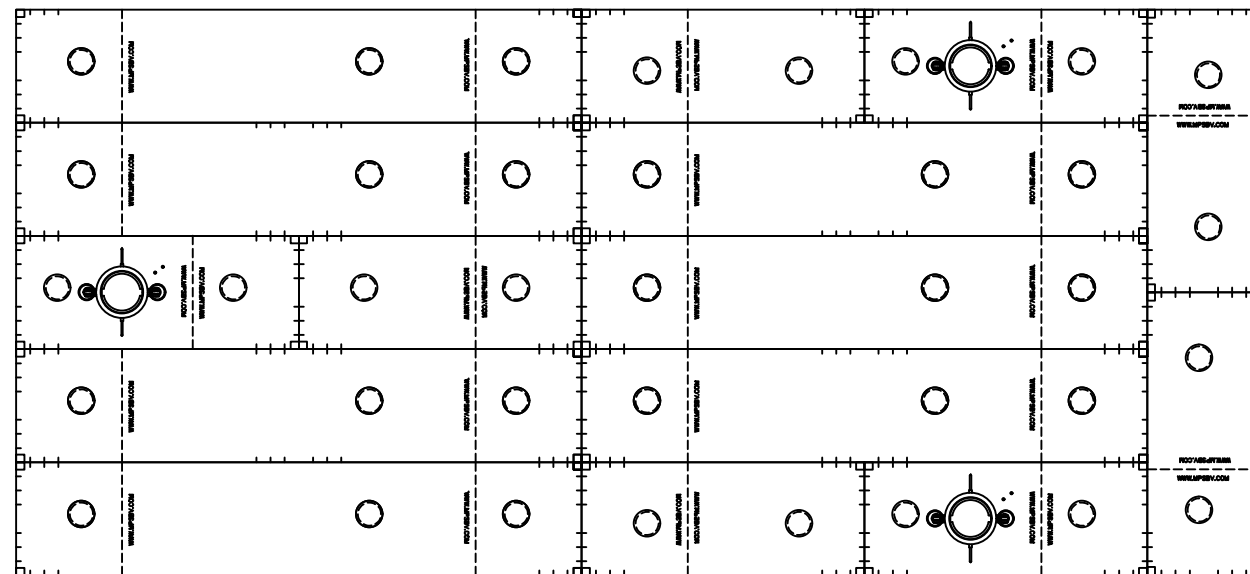

REV:	DATE:	DRWN:	CHKD:	APPRVD:	REMARK:

Assembly consists:

- MPS container type 20' : 5 pcs
- MPS container type 20'SP : 3 pcs
- MPS container type 40' : 7 pcs

MPS MODULAR PONTOON SYSTEMS BV
 Veerdam 1, 5308 JH, Aalst (Gld) Holland
 Tel: +31(0)418-678086, Email: info@mpsbv.com

NAME: dim. 26.82 x 12.19 x 1.98m		Projection: 	Sheet: 1 of 1
SCALE:	DATE: 20-6-2019	DRAW.NR.:	Rev.:
CHECKED BY:	ORDER NO.:		
DRAWN BY: TTH	DRAW.FORMAT	COPYRIGHT RESERVED ACC. LAW.	