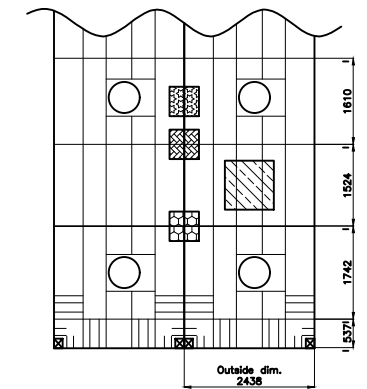

REV:	DATE:	DRWN:	CHKD:	APPRVD:	REMARK:

Assembly consists:

- MPS container type 20' : 5 pcs
- MPS container type 20'SP : 3 pcs
- MPS container type 40' : 7 pcs

MPS MODULAR PONTOON SYSTEMS BV
 Veerdam 1, 5308 JH, Aalst (Gld) Holland
 Tel: +31(0)418-678086, Email: info@mpsbv.com

NAME: dim. 26.82 x 12.19 x 1.98m		Projection: 	Sheet: 1 of 1
SCALE:	DATE: 20-6-2019	DRAW.NR.:	Rev.:
CHECKED BY:	ORDER NO.:		
DRAWN BY: TTH	DRAW.FORMAT	COPYRIGHT RESERVED ACC. LAW.	