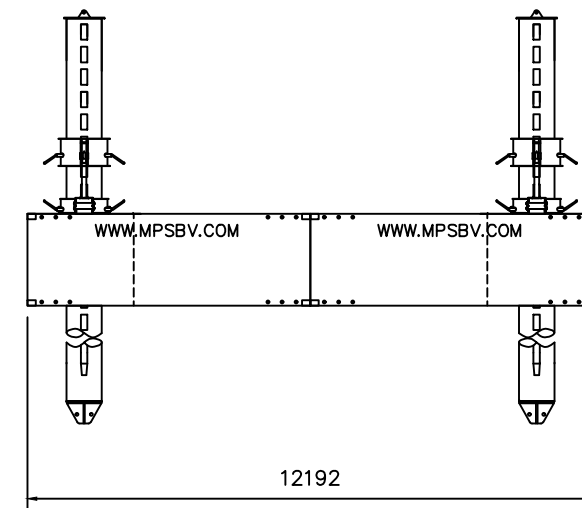

REV:	DATE:	DRWN:	CHKD:	APPRVD:	REMARK:

Assembly consists:

- MPS container type 20' : 5 pcs
- MPS container type 20'SP : 3 pcs
- MPS container type 40' : 7 pcs

MPS MODULAR PONTOON SYSTEMS BV
 Veerdam 1, 5308 JH, Aalst (Gld) Holland
 Tel: +31(0)418-678086, Email: info@mpsbv.com

NAME: dim. 26.82 x 12.19 x 1.98m		Projection: 	Sheet: 1 of 1
SCALE:	DATE: 20-6-2019	DRAW.NR.:	Rev.:
CHECKED BY:	ORDER NO.:		
DRAWN BY: TTH	DRAW.FORMAT	COPYRIGHT RESERVED ACC. LAW.	