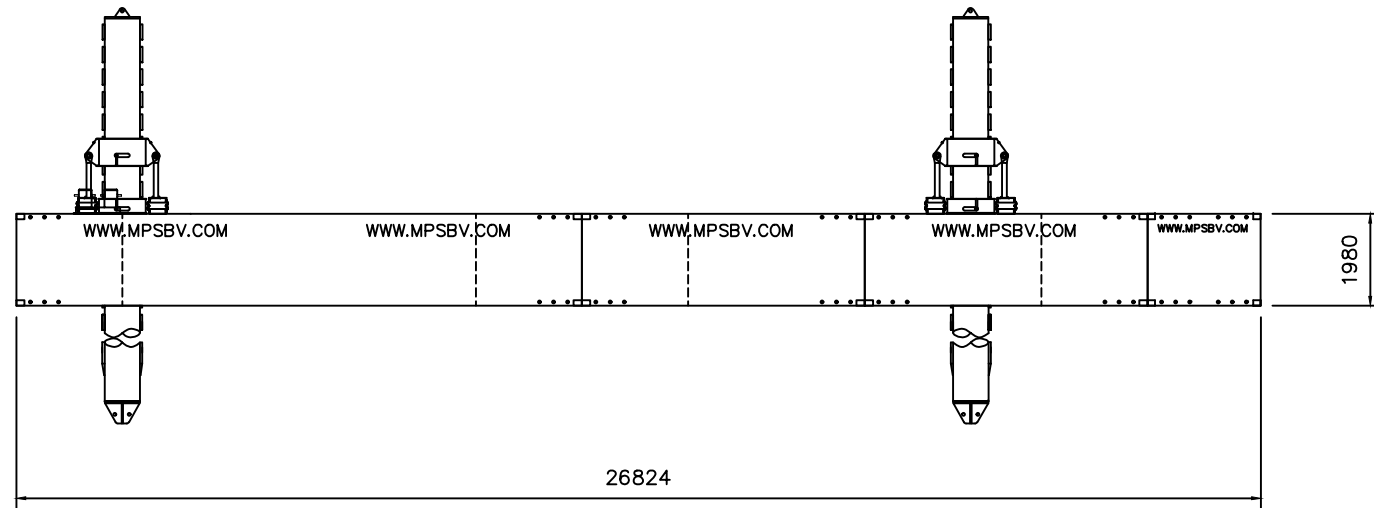

REV:	DATE:	DRWN:	CHKD:	APPRVD:	REMARK:

Assembly consists:

- MPS container type 20' : 5 pcs
- MPS container type 20'SP : 3 pcs
- MPS container type 40' : 7 pcs

MPS MODULAR PONTOON SYSTEMS BV
 Veerdam 1, 5308 JH, Aalst (Gld) Holland
 Tel: +31(0)418-678086, Email: info@mpsbv.com

NAME: dim. 26.82 x 12.19 x 1.98m		Projection: 	Sheet: 1 of 1
SCALE:	DATE: 20-6-2019	DRAW.NR.:	Rev.:
CHECKED BY:	ORDER NO.:		
DRAWN BY: TTH	DRAW.FORMAT	COPYRIGHT RESERVED ACC. LAW.	