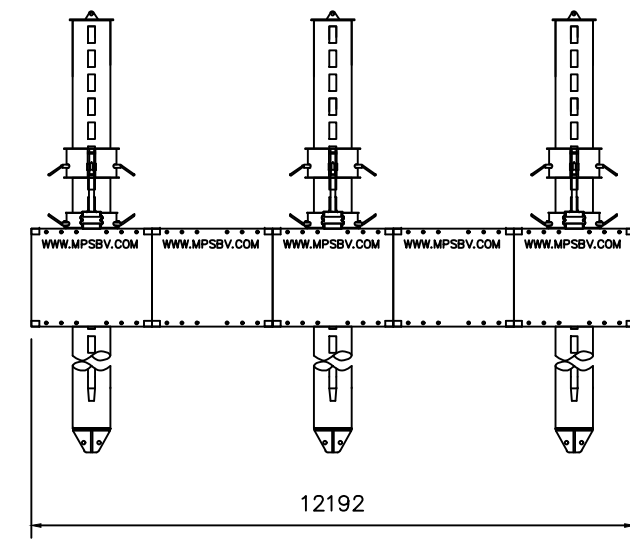

REV:	DATE:	DRWN:	CHKD:	APPRVD:	REMARK:

Assembly consists:

- MPS container type 20' : 6 pcs
- MPS container type 20'SP : 3 pcs
- MPS container type 40' : 8 pcs

<b>MODULAR PONTOON SYSTEMS BV</b> Veerdam 1, 5308 JH, Aalst (Gld) Holland Tel: +31(0)418-678086, Email: info@mpsbv.com		NAME: dim. 30.48 x 12.19 x 1.98m		Projection: 		Sheet: 1 of 1			
		SCALE:		DATE: 20-6-2019		DRAW.NR.:		Rev.:	
CHECKED BY:		ORDER NO:		DRAWN BY: TTH		DRAW.FORMAT		COPYRIGHT RESERVED ACC. LAW.	