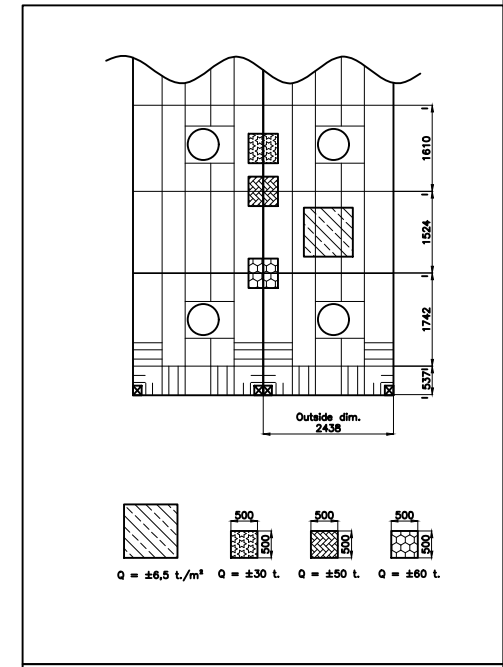

REV:	DATE:	DRWN:	CHKD:	APPRVD:	REMARK:

Assembly consists:

- MPS container type 20' : 6 pcs
- MPS container type 20'SP : 3 pcs
- MPS container type 40' : 8 pcs

<b>MODULAR PONTOON SYSTEMS BV</b> Veerdam 1, 5308 JH, Aalst (Gld) Holland Tel: +31(0)418-678086, Email: info@mpsbv.com		NAME: dim. 30.48 x 12.19 x 1.98m		Projection: 		Sheet: 1 of 1			
		SCALE:		DATE: 20-6-2019		DRAW.NR.:		Rev.:	
CHECKED BY:		ORDER NO:		DRAWN BY: TTH		DRAW.FORMAT		COPYRIGHT RESERVED ACC. LAW.	