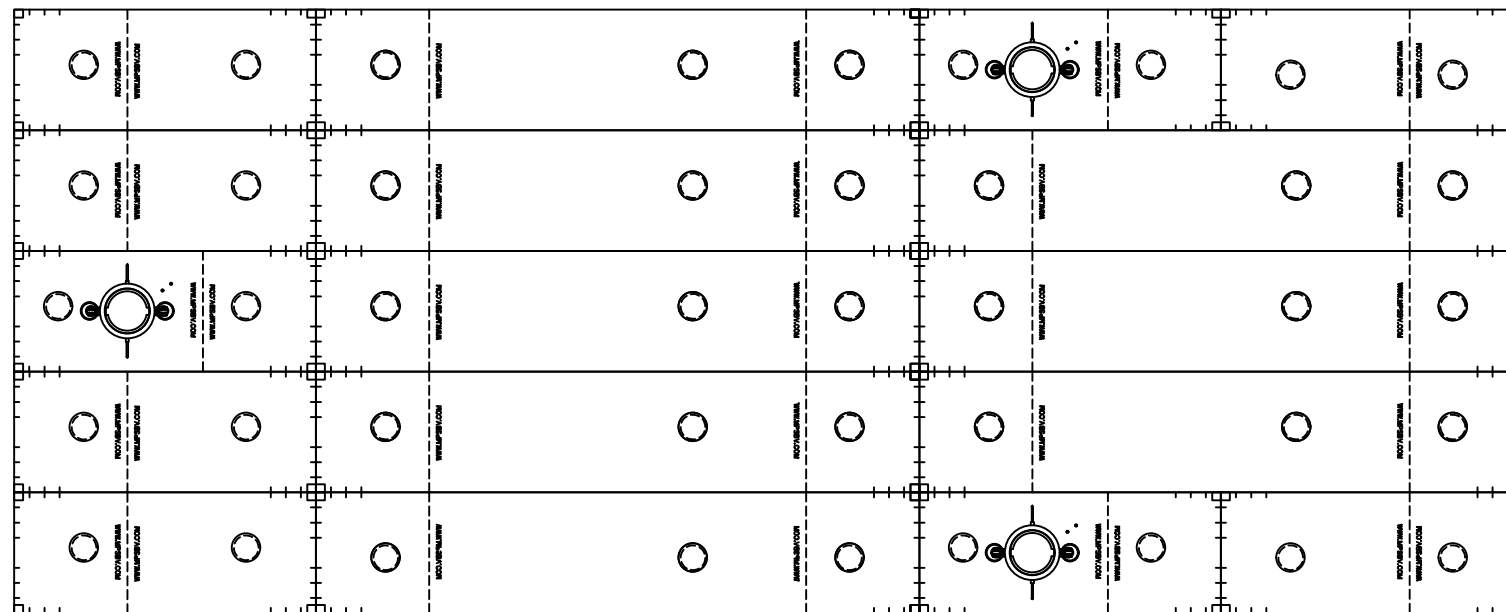

REV:	DATE:	DRWN:	CHKD:	APPRVD:	REMARK:

Assembly consists:

- MPS container type 20' : 6 pcs
- MPS container type 20'SP : 3 pcs
- MPS container type 40' : 8 pcs

<b>MODULAR PONTOON SYSTEMS BV</b> Veerdam 1, 5308 JH, Aalst (Gld) Holland Tel: +31(0)418-678086, Email: info@mpsbv.com		NAME: dim. 30.48 x 12.19 x 1.98m		Projection: 		Sheet: 1 of 1			
		SCALE:		DATE: 20-6-2019		DRAW.NR.:		Rev.:	
CHECKED BY:		ORDER NO:		DRAWN BY: TTH		DRAW.FORMAT		COPYRIGHT RESERVED ACC. LAW.	