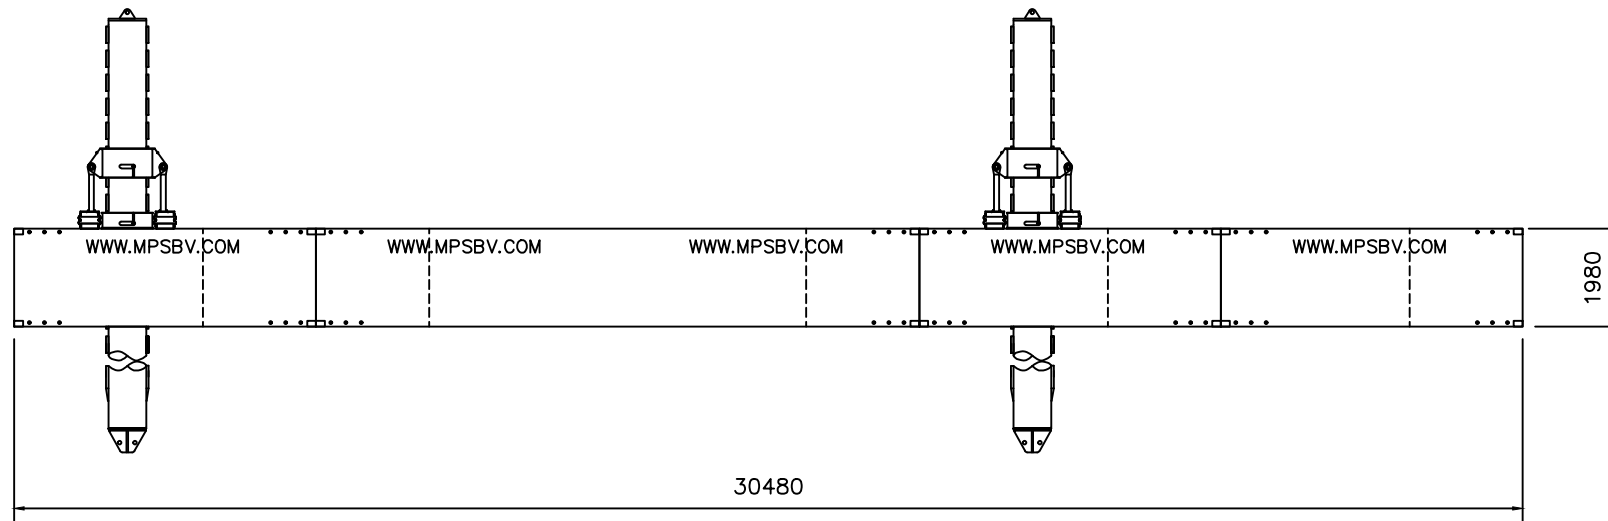

REV:	DATE:	DRWN:	CHKD:	APPRVD:	REMARK:

Assembly consists:

- MPS container type 20' : 6 pcs
- MPS container type 20'SP : 3 pcs
- MPS container type 40' : 8 pcs

<b>MODULAR PONTOON SYSTEMS BV</b> Veerdam 1, 5308 JH, Aalst (Gld) Holland Tel: +31(0)418-678086, Email: info@mpsbv.com		NAME: dim. 30.48 x 12.19 x 1.98m		Projection: 		Sheet: 1 of 1			
		SCALE:		DATE: 20-6-2019		DRAW.NR.:		Rev.:	
CHECKED BY:		ORDER NO:		DRAWN BY: TTH		DRAW.FORMAT		COPYRIGHT RESERVED ACC. LAW.	