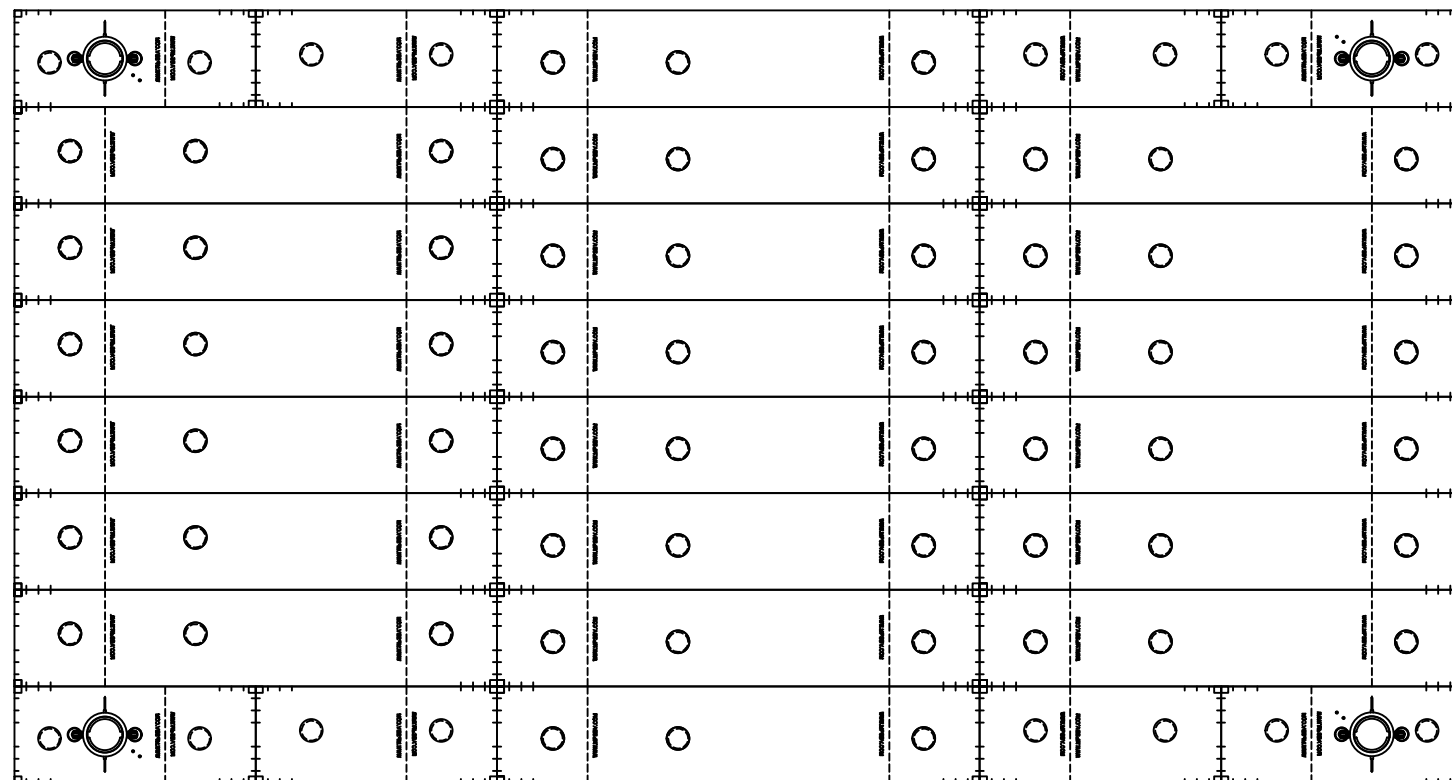

REV:	DATE:	DRWN:	CHKD:	APPRVD:	REMARK:

Assembly consists:

- MPS container type 20' : 4 pcs
- MPS container type 20'SP : 4 pcs
- MPS container type 40' : 20 pcs

<b>MODULAR PONTOON SYSTEMS BV</b> Veerdam 1, 5308 JH, Aalst (Gld) Holland Tel: +31(0)418-678086, Email: info@mpsbv.com		NAME: dim. 36.58 x 19.51 x 2.44 m		Projection: 		Sheet: 1 of 1			
		SCALE:		DATE: 01-08-2019		DRAW.NR.:		Rev.:	
CHECKED BY:		ORDER NO:		DRAWN BY: TTH		DRAW.FORMAT		COPYRIGHT RESERVED ACC. LAW.	