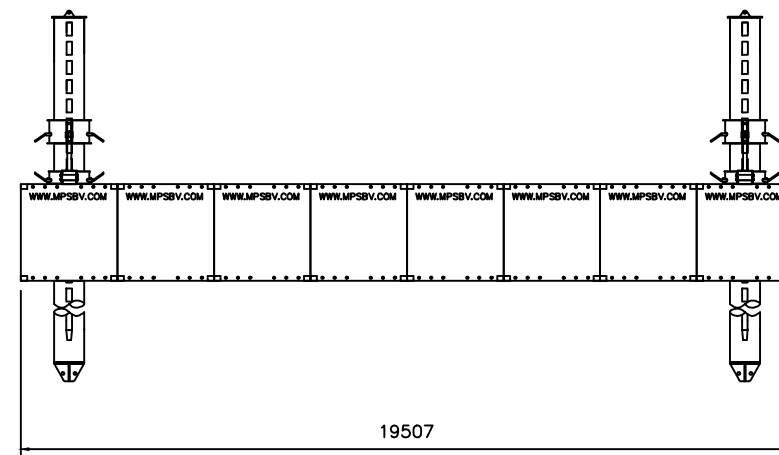

REV:	DATE:	DRWN:	CHKD:	APPRVD:	REMARK:

Assembly consists:

- MPS container type 20' : 4 pcs
- MPS container type 20'SP : 4 pcs
- MPS container type 40' : 20 pcs

<b>MODULAR PONTOON SYSTEMS BV</b> Veerdam 1, 5308 JH, Aalst (Gld) Holland Tel: +31(0)418-678086, Email: info@mpsbv.com		NAME: dim. 36.58 x 19.51 x 2.44 m		Projection: 		Sheet: 1 of 1			
		SCALE:		DATE: 01-08-2019		DRAW.NR.:		Rev.:	
CHECKED BY:		ORDER NO:		DRAWN BY: TTH		DRAW.FORMAT		COPYRIGHT RESERVED ACC. LAW.	