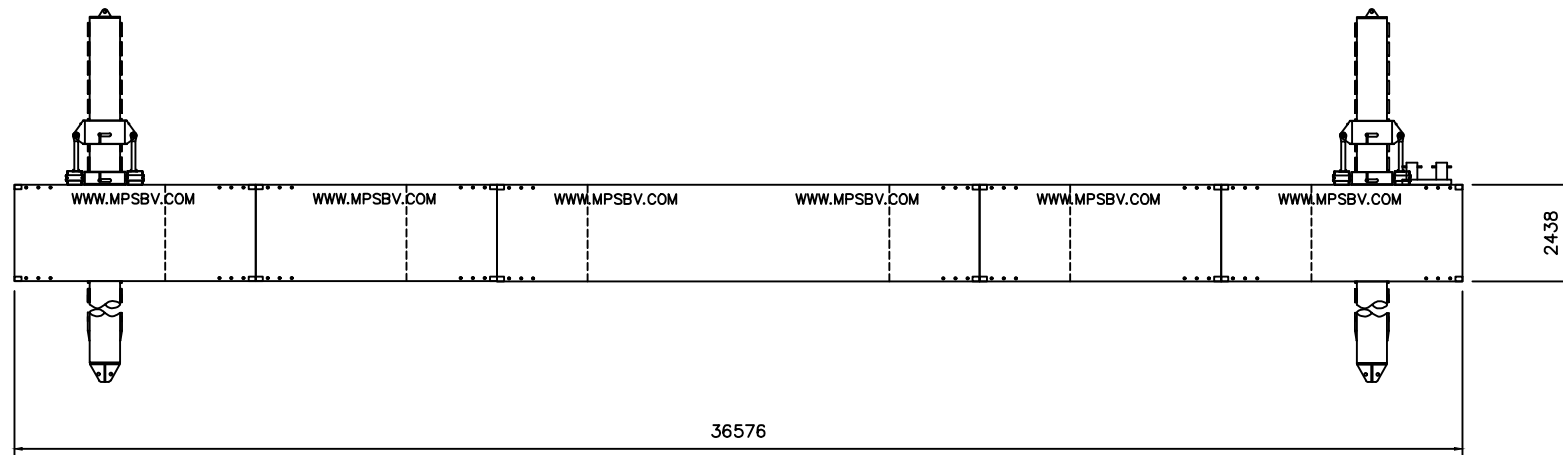

REV:	DATE:	DRWN:	CHKD:	APPRVD:	REMARK:

Assembly consists:

- MPS container type 20' : 4 pcs
- MPS container type 20'SP : 4 pcs
- MPS container type 40' : 20 pcs

<b>MODULAR PONTOON SYSTEMS BV</b> Veerdam 1, 5308 JH, Aalst (Gld) Holland Tel: +31(0)418-678086, Email: info@mpsbv.com		NAME: dim. 36.58 x 19.51 x 2.44 m		Projection: 		Sheet: 1 of 1			
		SCALE:		DATE: 01-08-2019		DRAW.NR.:		Rev.:	
CHECKED BY:		ORDER NO:		DRAWN BY: TTH		DRAW.FORMAT		COPYRIGHT RESERVED ACC. LAW.	