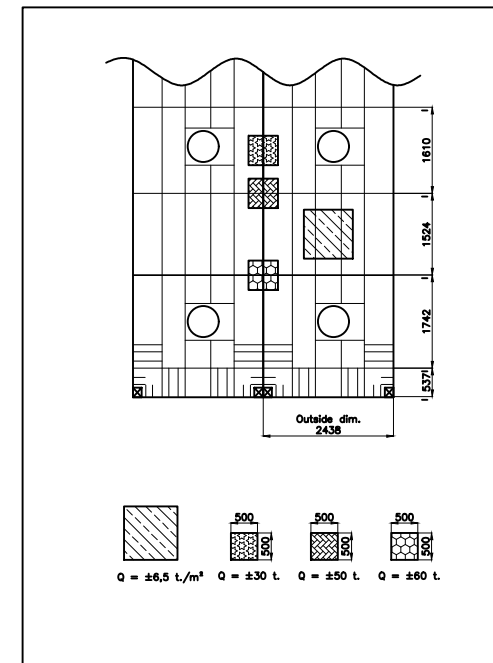

REV:	DATE:	DRWN:	CHKD:	APPRVD:	REMARK:

Assembly consists:

- MPS container type 20' : 4 pcs
- MPS container type 20'SP : 4 pcs
- MPS container type 40' : 20 pcs

<b>MODULAR PONTOON SYSTEMS BV</b> Veerdam 1, 5308 JH, Aalst (Gld) Holland Tel: +31(0)418-678086, Email: info@mpsbv.com		NAME: dim. 36.58 x 19.51 x 2.44 m		Projection: 		Sheet: 1 of 1			
		SCALE:		DATE: 01-08-2019		DRAW.NR.:		Rev.:	
CHECKED BY:		ORDER NO:		DRAWN BY: TTH		DRAW.FORMAT		COPYRIGHT RESERVED ACC. LAW.	