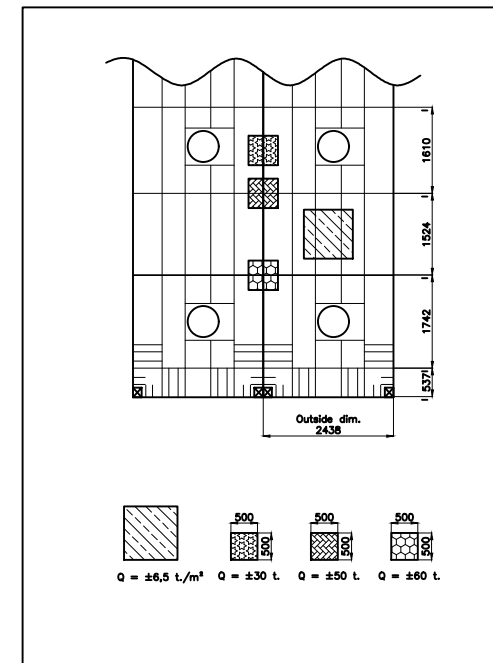

REV:	DATE:	DRWN:	CHCKD:	APPRVD:	REMARK:

Assembly consists:

- MPS container type 20' : 4 pcs
- MPS container type 20'SP : 4 pcs
- MPS container type 40' : 44 pcs

MODULAR PONTOON SYSTEMS BV Veerdam 1, 5308 JH, Aalst (Gld) Holland Tel: +31(0)418-678086, Email: info@mpsbv.com		NAME: dim. 48.77 x 29.26 x 2.44 m		Projection: 	Sheet: 1 of 1
		SCALE:	DATE: 01-08-2019	DRAW.NR.:	Rev.:
CHECKED BY:	ORDER NO:	DRAWN BY: TTH	DRAW.FORMAT	COPYRIGHT RESERVED ACC. LAW.	