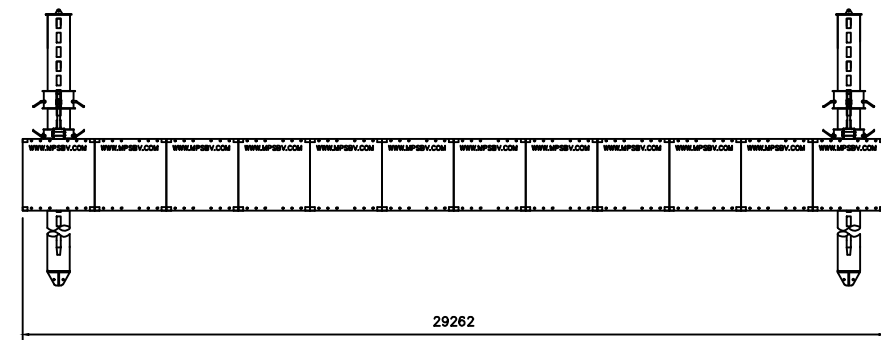

REV:	DATE:	DRWN:	CHCKD:	APPRVD:	REMARK:

Assembly consists:

- MPS container type 20' : 4 pcs
- MPS container type 20'SP : 4 pcs
- MPS container type 40' : 44 pcs

MODULAR PONTOON SYSTEMS BV Veerdam 1, 5308 JH, Aalst (Gld) Holland Tel: +31(0)418-678086, Email: info@mpsbv.com		NAME: dim. 48.77 x 29.26 x 2.44 m		Projection: 	Sheet: 1 of 1
		SCALE:	DATE: 01-08-2019	DRAW.NR.:	Rev.:
CHECKED BY:	ORDER NO:	DRAWN BY: TTH	DRAW.FORMAT	COPYRIGHT RESERVED ACC. LAW.	