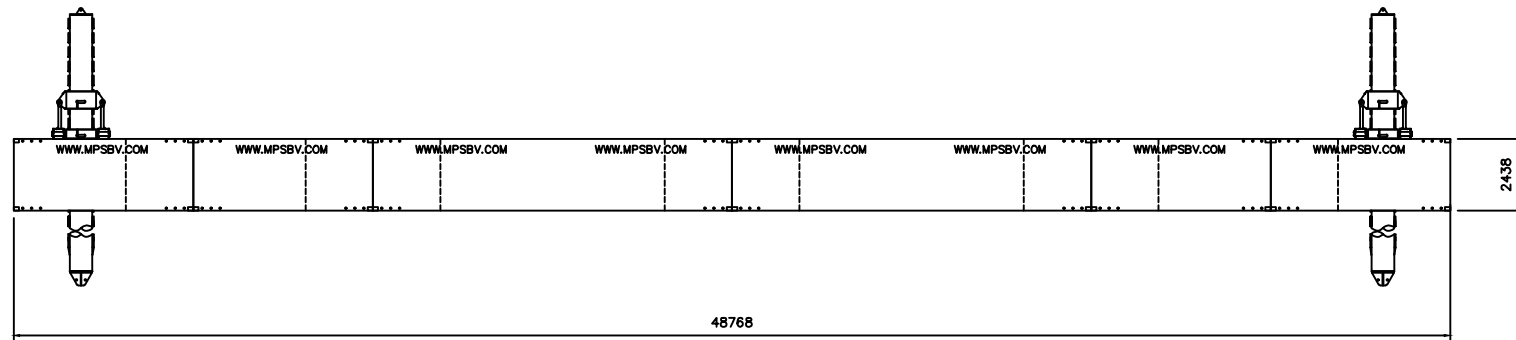

REV:	DATE:	DRWN:	CHCKD:	APPRVD:	REMARK:

Assembly consists:

- MPS container type 20' : 4 pcs
- MPS container type 20'SP : 4 pcs
- MPS container type 40' : 44 pcs

MODULAR PONTOON SYSTEMS BV Veerdam 1, 5308 JH, Aalst (Gld) Holland Tel: +31(0)418-678086, Email: info@mpsbv.com		NAME: dim. 48.77 x 29.26 x 2.44 m		Projection: 	Sheet: 1 of 1
		SCALE:	DATE: 01-08-2019	DRAW.NR.:	Rev.:
CHECKED BY:	ORDER NO:	DRAWN BY: TTH	DRAW.FORMAT	COPYRIGHT RESERVED ACC. LAW.	