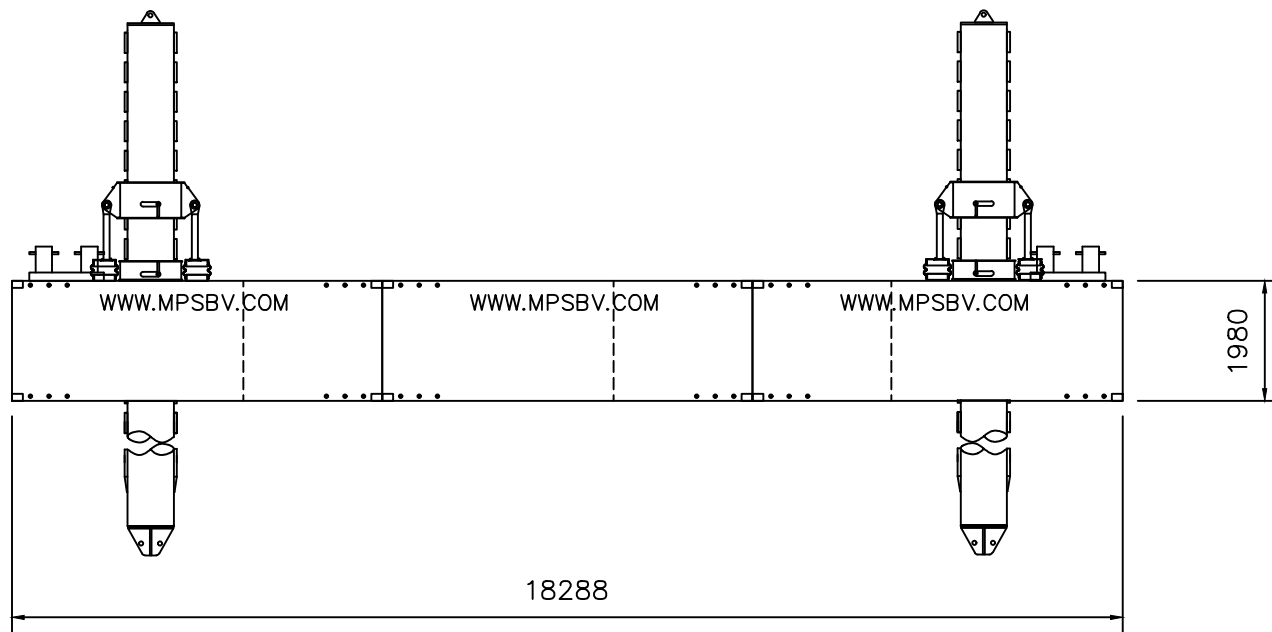

REV:	DATE:	DRWN:	CHCKD:	APPRVD:	REMARK:

Assembly consists:
 MPS container type 20' : 5 pcs
 MPS container type 20'SP : 4 pcs
 MPS container type 40' : 3 pcs

MPS MODULAR PONTOON SYSTEMS BV
 Veerdam 1, 5308 JH, Aalst (Gld) Holland
 Tel: +31(0)418-678086, Email: info@mpsbv.com

NAME: dim 18.28 x 12.19 x 1.98m
 4 Spudlegs

Projection:

Sheet: 1 of 1

SCALE:	DATE: 16-09-2019	DRAW.NR.:	Rev.:
CHECKED BY:	ORDER NO.:		
DRAWN BY: TTH	DRAW.FORMAT	COPYRIGHT RESERVED ACC. LAW.	