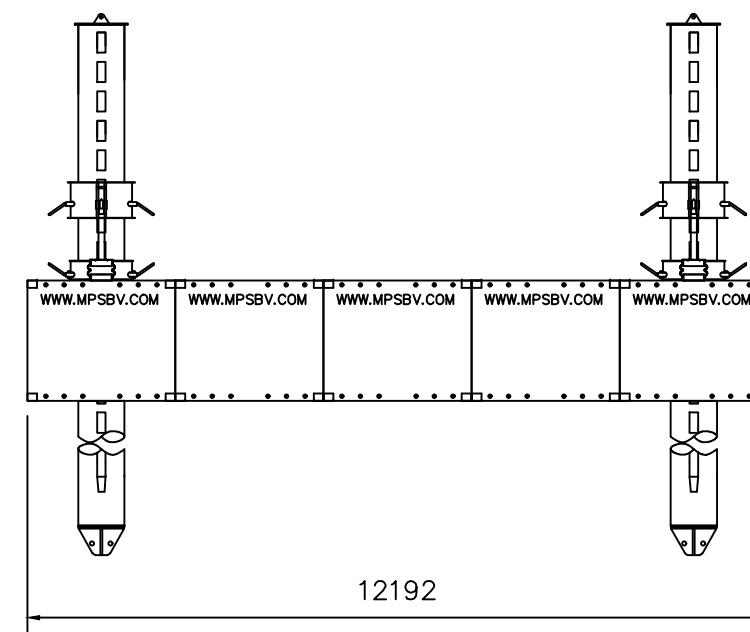

REV:	DATE:	DRWN:	CHCKD:	APPRVD:	REMARK:

Assembly consists:
 MPS container type 20' : 5 pcs
 MPS container type 20'SP : 4 pcs
 MPS container type 40' : 3 pcs

MPS MODULAR PONTOON SYSTEMS BV
 Veerdam 1, 5308 JH, Aalst (Gld) Holland
 Tel: +31(0)418-678086, Email: info@mpsbv.com

NAME: dim 18.28 x 12.19 x 1.98m
 4 Spudlegs

Projection:

Sheet: 1 of 1

SCALE:	DATE: 16-09-2019	DRAW.NR.:	Rev.:
CHECKED BY:	ORDER NO.:		
DRAWN BY: TTH	DRAW.FORMAT	COPYRIGHT RESERVED ACC. LAW.	