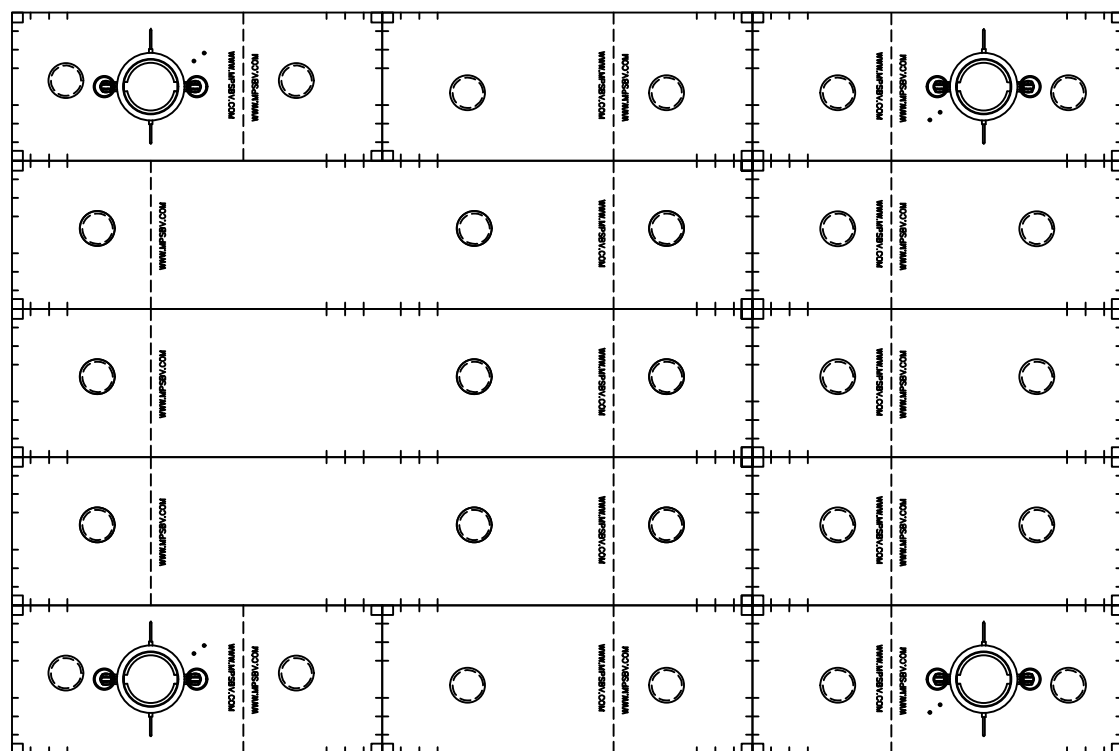

REV:	DATE:	DRWN:	CHCKD:	APPRVD:	REMARK:

Assembly consists:
 MPS container type 20' : 5 pcs
 MPS container type 20'SP : 4 pcs
 MPS container type 40' : 3 pcs

MPS MODULAR PONTOON SYSTEMS BV
 Veerdam 1, 5308 JH, Aalst (Gld) Holland
 Tel: +31(0)418-678086, Email: info@mpsbv.com

NAME: dim 18.28 x 12.19 x 1.98m
 4 Spudlegs

Projection:

Sheet: 1 of 1

SCALE:	DATE: 16-09-2019	DRAW.NR.:	Rev.:
CHECKED BY:	ORDER NO.:		
DRAWN BY: TTH	DRAW.FORMAT	COPYRIGHT RESERVED ACC. LAW.	