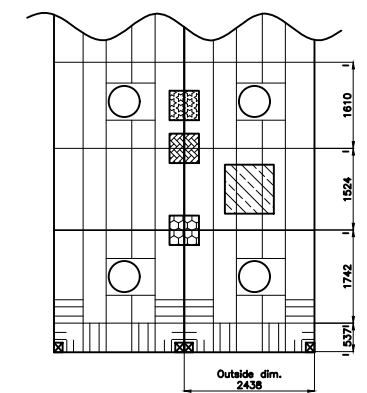

REV:	DATE:	DRWN:	CHCKD:	APPRVD:	REMARK:

Assembly consists:
 MPS container type 20' : 5 pcs
 MPS container type 20'SP : 4 pcs
 MPS container type 40' : 3 pcs

MPS MODULAR PONTOON SYSTEMS BV
 Veerdam 1, 5308 JH, Aalst (Gld) Holland
 Tel: +31(0)418-678086, Email: info@mpsbv.com

NAME: dim 18.28 x 12.19 x 1.98m
 4 Spudlegs

Projection:

Sheet: 1 of 1

SCALE:	DATE: 16-09-2019	DRAW.NR.:	Rev.:
CHECKED BY:	ORDER NO.:		
DRAWN BY: TTH	DRAW.FORMAT	COPYRIGHT RESERVED ACC. LAW.	