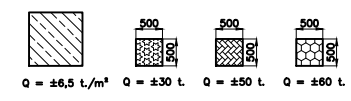

REV:	DATE:	DRWN:	CHCKD:	APPRVD:	REMARK:

Assembly consists:
 MPS container type 20' : 5 pcs
 MPS container type 20'SP : 4 pcs
 MPS container type 40' : 3 pcs

MPS MODULAR PONTOON SYSTEMS BV
 Veerdam 1, 5308 JH, Aalst (Gld) Holland
 Tel: +31(0)418-678086, Email: info@mpsbv.com

NAME: dim 18.28 x 12.19 x 1.98m
 4 Spudlegs

Projection:

Sheet: 1 of 1

SCALE:	DATE: 16-09-2019	DRAW.NR.:	Rev.:
CHECKED BY:	ORDER NO.:		
DRAWN BY: TTH	DRAW.FORMAT	COPYRIGHT RESERVED ACC. LAW.	