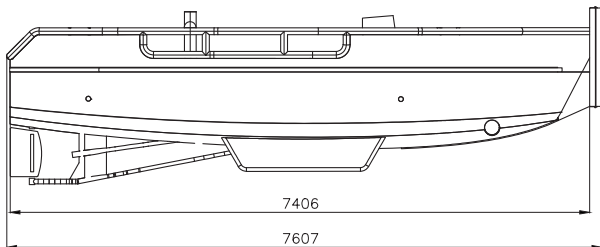

FACTSHEET - WB770

Characteristics

WB 770 (Work boat)

LENGTH	7,61 meters
WIDTH	2,54 meters
SIDE DEPTH	2,26 meters
DRAFT	0,48 meters
WEIGHT	4.100 kg

ENGINE	Yanmar
TYPE	4JH110
POWER	110 hp @ 3200rpm
SPEED	8,5 kn
BOLLARD PULL	780 kg
CLASS	CE category D : 6 persons / 1000kg
BOWTHRUSTER	65 kgf