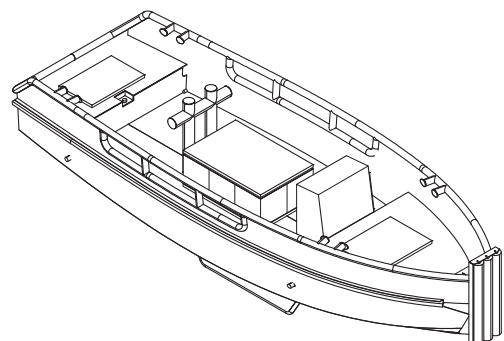

FACTSHEET - WB770

Characteristics

WB 770 (Work boat)

LENGTH	7,61 meters
WIDTH	2,54 meters
SIDE DEPTH	2,26 meters
DRAFT	0,48 meters
WEIGHT	4.100 kg

ENGINE	Yanmar
TYPE	4JH110
POWER	110 hp @ 3200rpm
SPEED	8,5 kn
BOLLARD PULL	780 kg
CLASS	CE category D : 6 persons / 1000kg
BOWTHRUSTER	65 kgf