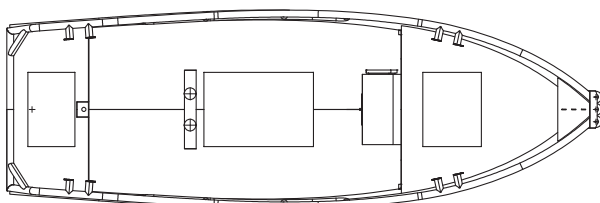

FACTSHEET - WB770

Characteristics

WB 770 (Work boat)

LENGTH	7,61 meters
WIDTH	2,54 meters
SIDE DEPTH	2,26 meters
DRAFT	0,48 meters
WEIGHT	4.100 kg

ENGINE	Yanmar
TYPE	4JH110
POWER	110 hp @ 3200rpm
SPEED	8,5 kn
BOLLARD PULL	780 kg
CLASS	CE category D : 6 persons / 1000kg
BOWTHRUSTER	65 kgf