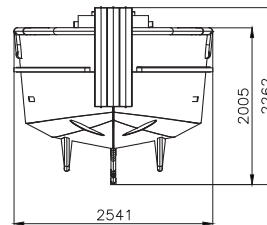

FACTSHEET - WB770

Characteristics

WB 770 (Work boat)

LENGTH	7,61 meters
WIDTH	2,54 meters
SIDE DEPTH	2,26 meters
DRAFT	0,48 meters
WEIGHT	4.100 kg

ENGINE	Yanmar
TYPE	4JH110
POWER	110 hp @ 3200rpm
SPEED	8,5 kn
BOLLARD PULL	780 kg
CLASS	CE category D : 6 persons / 1000kg
BOWTHRUSTER	65 kgf