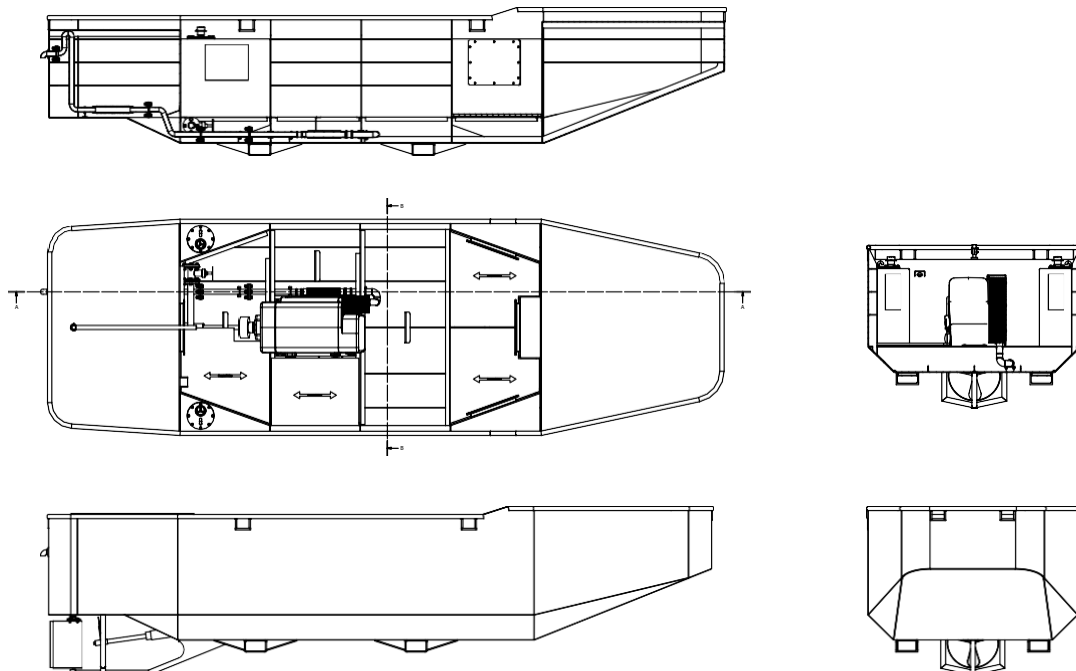

FACTSHEET - WVL 660 / WB660

Characteristics

Particulars:

LENGTH	6,00 meters	ENGINE	Hatz (aircooled)
WIDTH	2,30 meters	TYPE	4L41C 1800rpm
SIDE DEPTH	1,50 meters	MAIN ENGINES	1X 50 hp
DRAFT	0,6 meters	SPEED	5 kn
WEIGHT	2.200 kg		